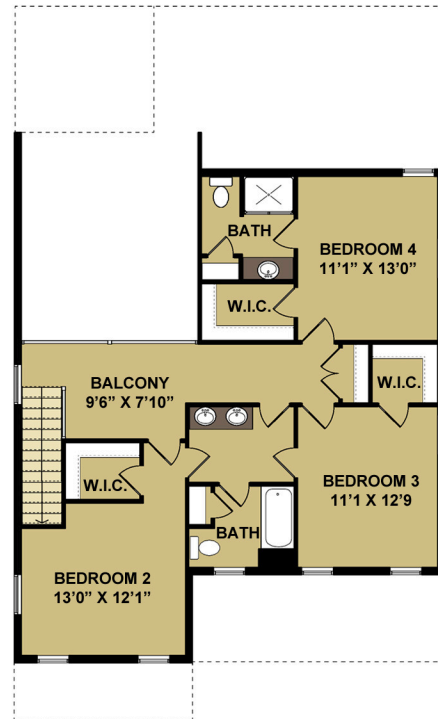

"THE SOUTH MEADOW"

2279 SQ.FT.

FIRST FLOOR

SECOND FLOOR

OPTIONS SHOWN, SEE AGENT FOR DETAILS
FLOORPLANS AND RENDERINGS ARE ARTISTIC REPRESENTATIONS.
DETAILS, COLORS AND FINISHES MAY VARY FROM THE ACTUAL PRODUCT.