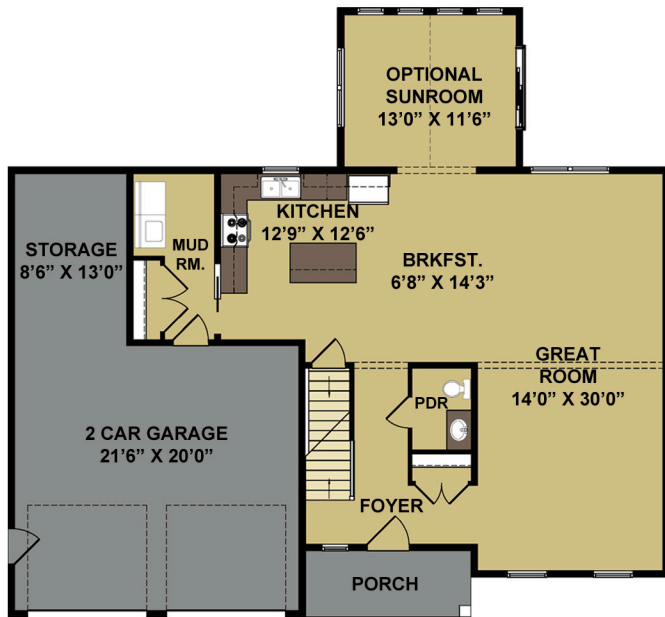

# "THE OXFORD"

2230 SQ.FT.  
2398 SQ.FT. WITH OPTIONAL SUNROOM

FIRST FLOOR

SECOND FLOOR

OPTIONS SHOWN, SEE AGENT FOR DETAILS  
FLOORPLANS AND RENDERINGS ARE ARTISTIC REPRESENTATIONS.  
DETAILS, COLORS AND FINISHES MAY VARY FROM THE ACTUAL PRODUCT.