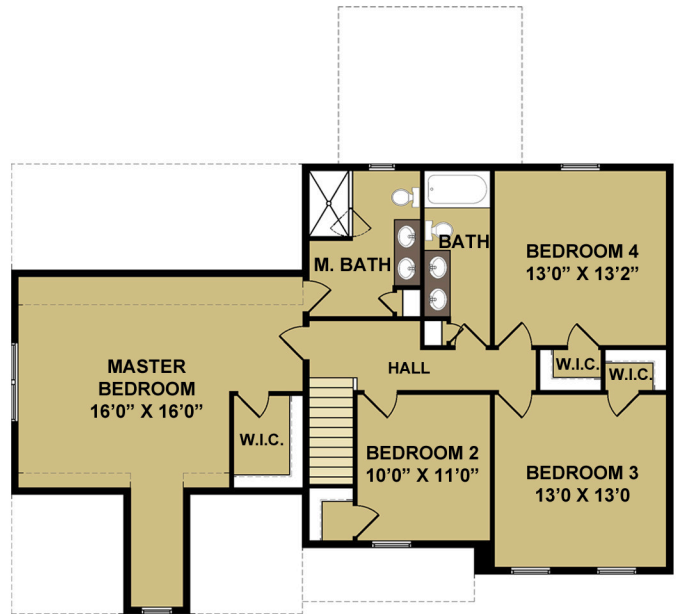

# "THE OXFORD"

2230 SQ.FT.  
2398 SQ.FT. WITH OPTIONAL SUNROOM

FIRST FLOOR

SECOND FLOOR

OPTIONS SHOWN, SEE AGENT FOR DETAILS  
FLOORPLANS AND RENDERINGS ARE ARTISTIC REPRESENTATIONS.  
DETAILS, COLORS AND FINISHES MAY VARY FROM THE ACTUAL PRODUCT.