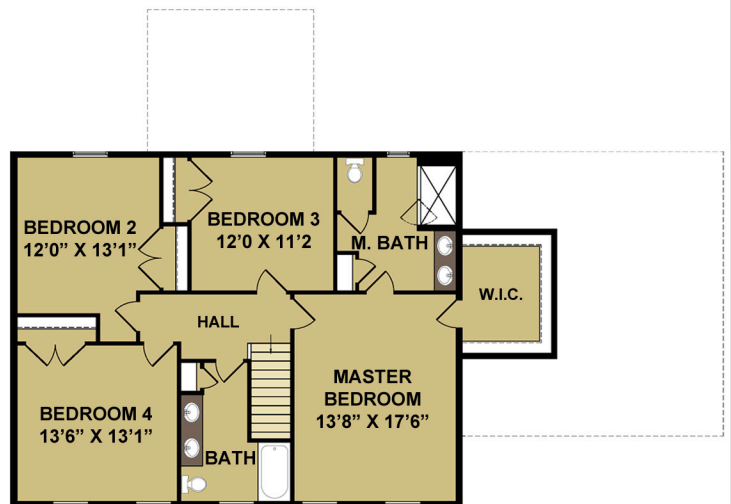

# "THE LETORT"

2379 SQ.FT.

2547 SQ.FT. WITH OPTIONAL SUNROOM

FIRST FLOOR

SECOND FLOOR

OPTIONS SHOWN, SEE AGENT FOR DETAILS  
FLOORPLANS AND RENDERINGS ARE ARTISTIC REPRESENTATIONS.  
DETAILS, COLORS AND FINISHES MAY VARY FROM THE ACTUAL PRODUCT.