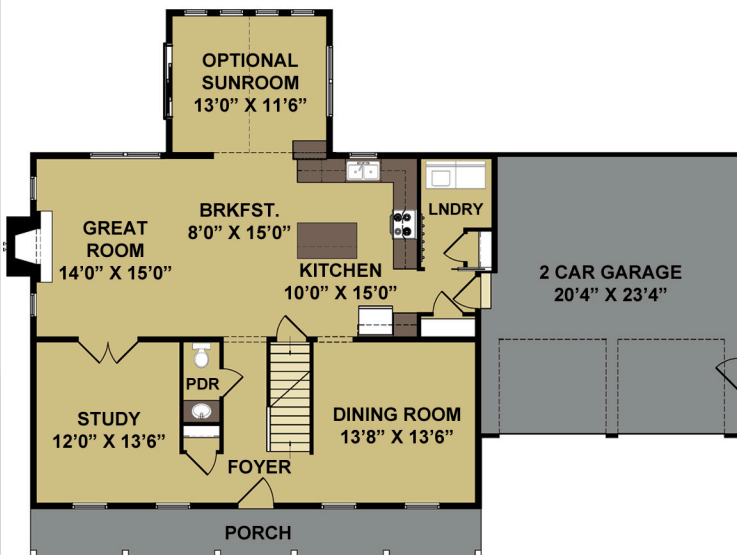

# "THE LETORT"

2379 SQ.FT.

2547 SQ.FT. WITH OPTIONAL SUNROOM

FIRST FLOOR

SECOND FLOOR

OPTIONS SHOWN, SEE AGENT FOR DETAILS  
FLOORPLANS AND RENDERINGS ARE ARTISTIC REPRESENTATIONS.  
DETAILS, COLORS AND FINISHES MAY VARY FROM THE ACTUAL PRODUCT.