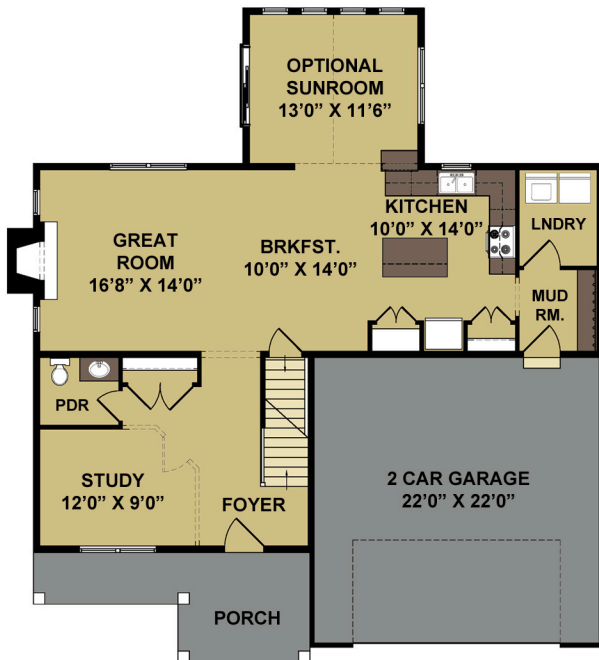

"THE CONESTOGA"

2349 SQ.FT.
2517 SQ.FT. WITH OPTIONAL SUNROOM

FIRST FLOOR

SECOND FLOOR

OPTIONS SHOWN, SEE AGENT FOR DETAILS
FLOORPLANS AND RENDERINGS ARE ARTISTIC REPRESENTATIONS.
DETAILS, COLORS AND FINISHES MAY VARY FROM THE ACTUAL PRODUCT.