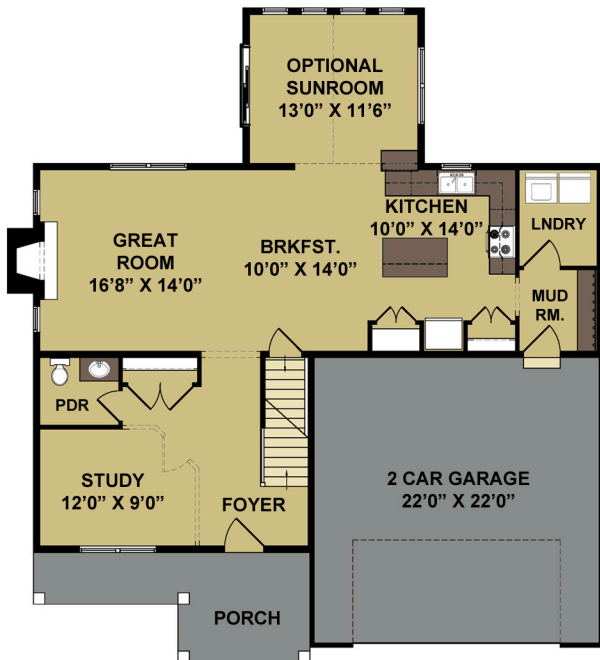

"THE CONESTOGA"

2349 SQ.FT.
2517 SQ.FT. WITH OPTIONAL SUNROOM

FIRST FLOOR

SECOND FLOOR

OPTIONS SHOWN, SEE AGENT FOR DETAILS
FLOORPLANS AND RENDERINGS ARE ARTISTIC REPRESENTATIONS.
DETAILS, COLORS AND FINISHES MAY VARY FROM THE ACTUAL PRODUCT.