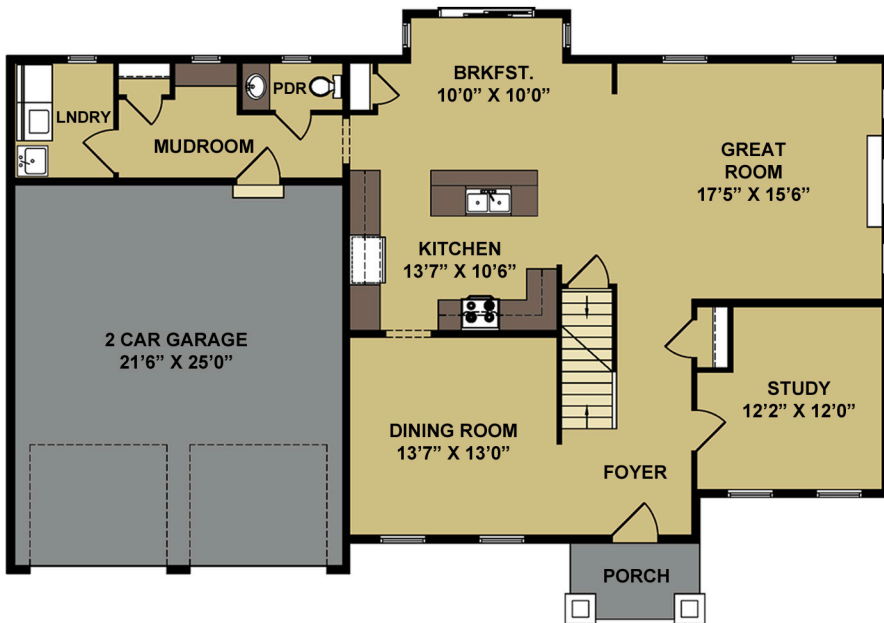

# "THE WARWICK"

2461 SQ.FT.

FIRST FLOOR

SECOND FLOOR

OPTIONS SHOWN, SEE AGENT FOR DETAILS  
FLOORPLANS AND RENDERINGS ARE ARTISTIC REPRESENTATIONS.  
DETAILS, COLORS AND FINISHES MAY VARY FROM THE ACTUAL PRODUCT.