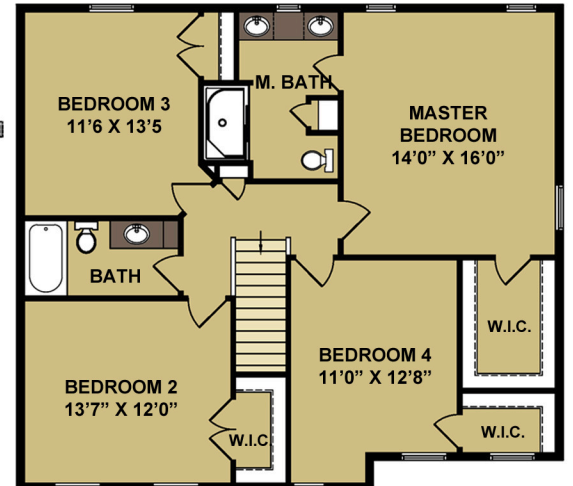

# "THE WARWICK"

2461 SQ.FT.

FIRST FLOOR

SECOND FLOOR

OPTIONS SHOWN, SEE AGENT FOR DETAILS  
FLOORPLANS AND RENDERINGS ARE ARTISTIC REPRESENTATIONS.  
DETAILS, COLORS AND FINISHES MAY VARY FROM THE ACTUAL PRODUCT.