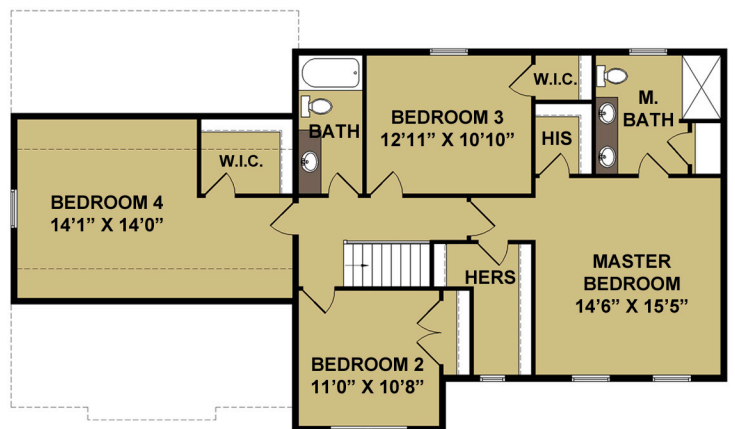

# "THE SOMERSET II"

2332 SQ.FT.

FIRST FLOOR

SECOND FLOOR

OPTIONS SHOWN, SEE AGENT FOR DETAILS  
FLOORPLANS AND RENDERINGS ARE ARTISTIC REPRESENTATIONS.  
DETAILS, COLORS AND FINISHES MAY VARY FROM THE ACTUAL PRODUCT.