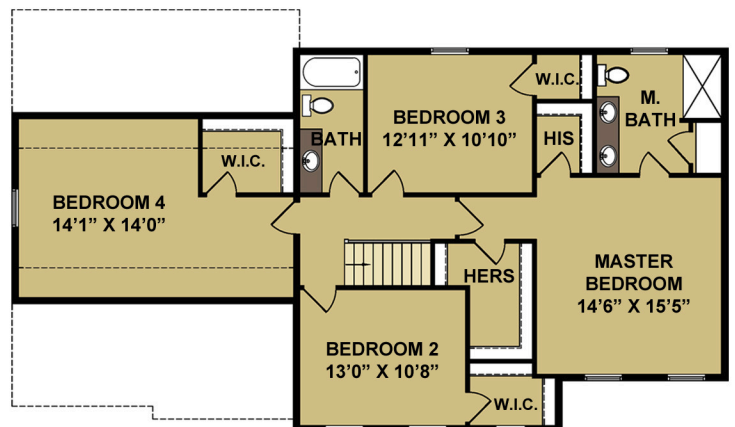

# "THE SOMERSET I"

2417 SQ.FT.

FIRST FLOOR

SECOND FLOOR

OPTIONS SHOWN, SEE AGENT FOR DETAILS  
FLOORPLANS AND RENDERINGS ARE ARTISTIC REPRESENTATIONS.  
DETAILS, COLORS AND FINISHES MAY VARY FROM THE ACTUAL PRODUCT.