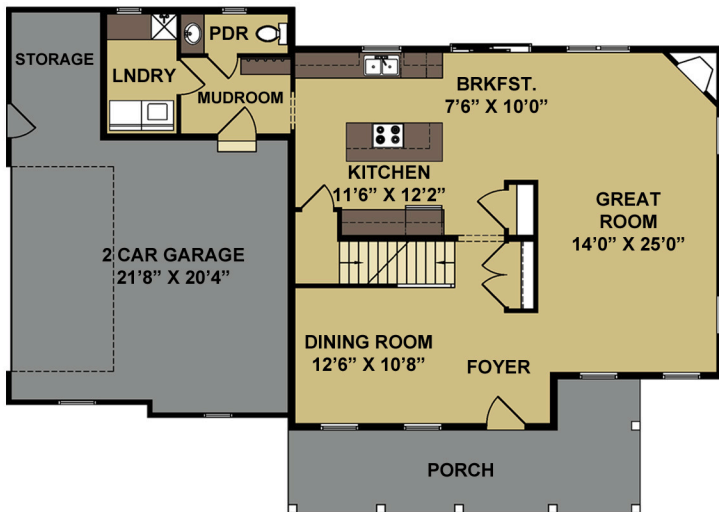

# "THE SOMERSET I"

2417 SQ.FT.

FIRST FLOOR

SECOND FLOOR

OPTIONS SHOWN, SEE AGENT FOR DETAILS  
FLOORPLANS AND RENDERINGS ARE ARTISTIC REPRESENTATIONS.  
DETAILS, COLORS AND FINISHES MAY VARY FROM THE ACTUAL PRODUCT.