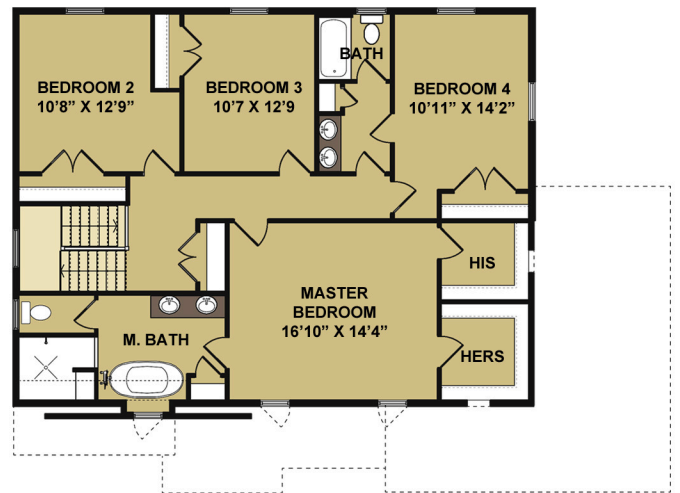

"THE CREEKSIDE"

2495 SQ.FT.

FIRST FLOOR

SECOND FLOOR

OPTIONS SHOWN, SEE AGENT FOR DETAILS
FLOORPLANS AND RENDERINGS ARE ARTISTIC REPRESENTATIONS.
DETAILS, COLORS AND FINISHES MAY VARY FROM THE ACTUAL PRODUCT.